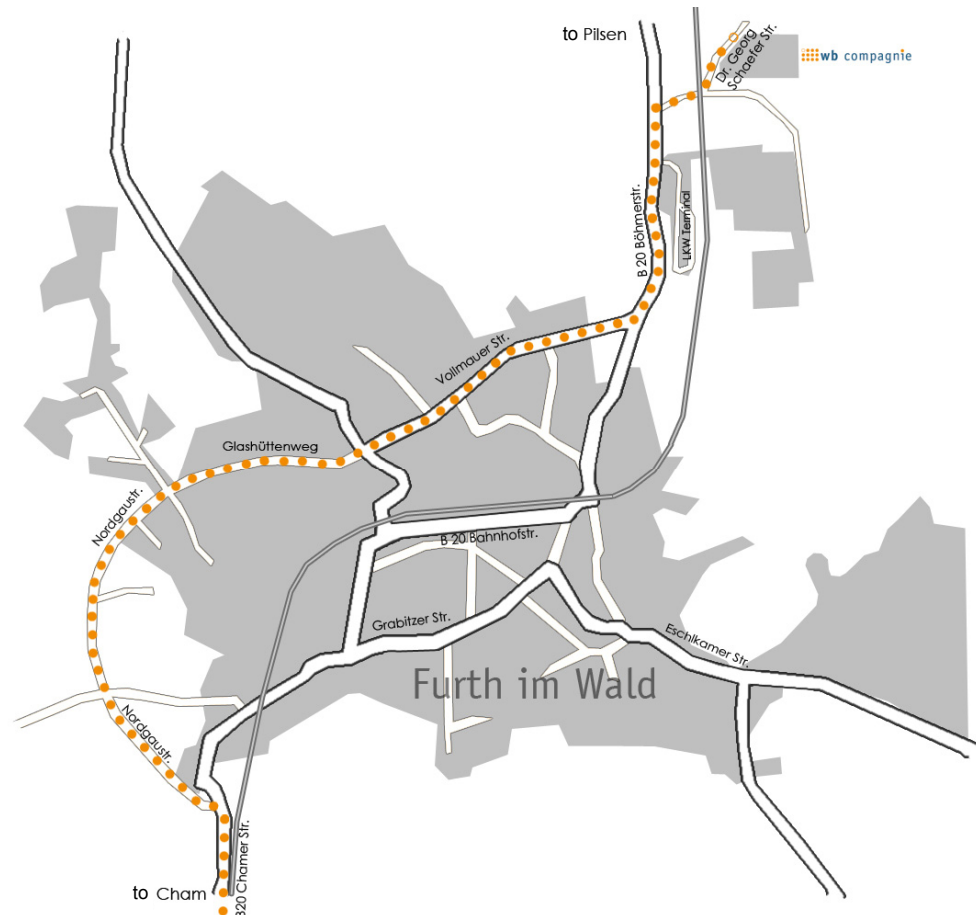

Directions on how to find us by car:

#### **From Nuremberg**

Take **A 6** towards **“Amberg”** → until the end of the motorway. → Then take **B 85** crossing **“Schwandorf”** until **“Cham”**; → continue with **B 20** towards **“Furth im Wald”**.

#### **From Munich**

From Munich take **A 92** in the direction of **„Deggendorf”** → until the exit **„Landau / Straubing”** → then continue with **B 20**, crossing **“Cham”**, until **“Furth im Wald”**.

#### **When you arrive in “Furth im Wald”:**

At the entrance of **“Furth im Wald”** → turn left into the street **„Nordgausstraße”**, towards **„Waldmünchen / Ränkam”** and follow the street for approximately 2 km. Leave the street **“Vollmauer Straße”** → and then turn left into the street **„Böhmer Straße”**, towards **„Pilsen”**. After approximately 800 m → turn right towards industrial area **„Industriegebiet”** (which is part of the village called **„Dieberg”**) → then turn left after the railroad crossing into the street **“Dr.-Georg-Schaefer-Straße”**. You will reach our office building after approximately 200 m.